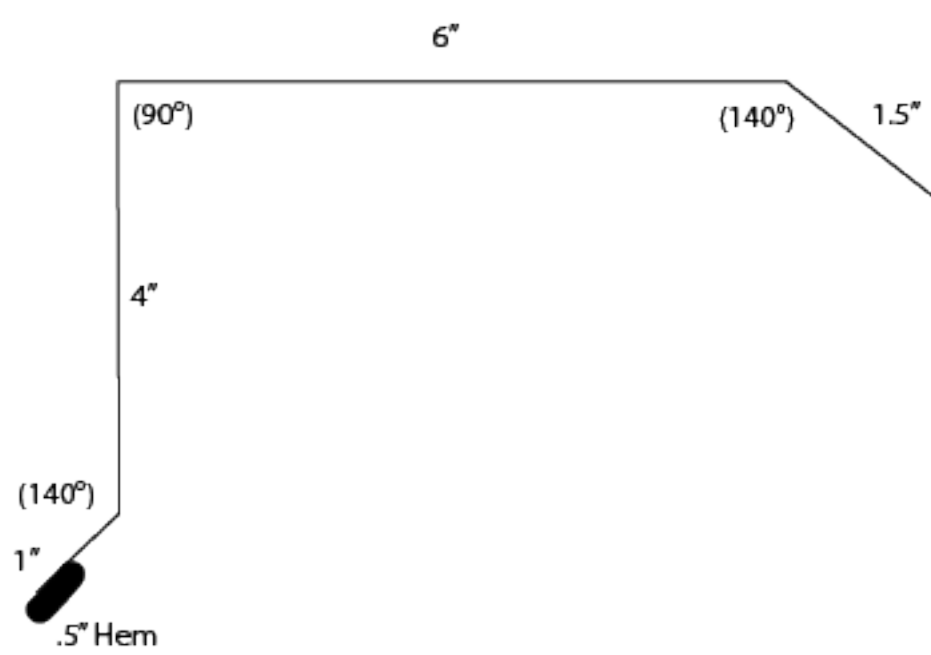

# Gable

.032 Aluminum       24 Gauge Galvalume       24 Gauge Kynar

10'     21'     Other: \_\_\_\_' \_\_\_\_"

Customer: \_\_\_\_\_

Phone: \_\_\_\_\_

Job Address: \_\_\_\_\_

Total Width: \_\_\_\_\_    Number of Breaks: \_\_\_\_\_