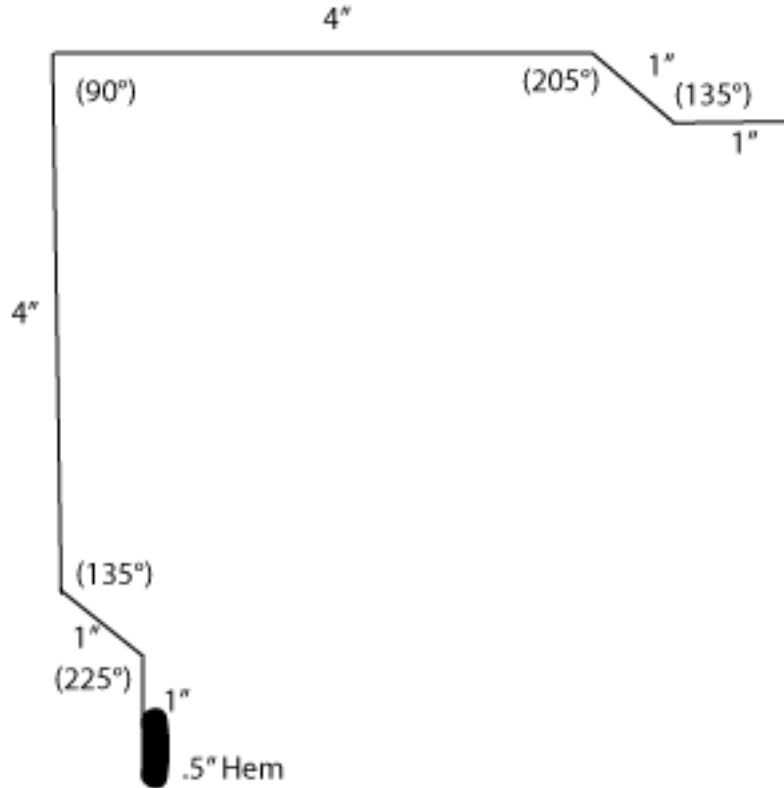

Outside Corner

.032 Aluminum 24 Gauge Galvalume 24 Gauge Kynar

10' 21' Other: ____' ____"

Customer: _____

Phone: _____

Job Address: _____

Total Width: _____ Number of Breaks: _____

Any and all requests for changes to the dimensions of this item must be submitted on an AMRS Custom Trims & Flashing form.