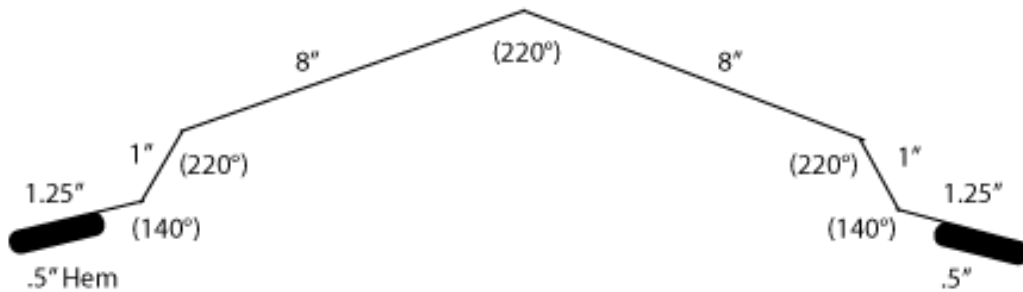

# Ridge Cap

.032 Aluminum     24 Gauge Galvalume     24 Gauge Kynar

10'     21'     Other: \_\_\_\_' \_\_\_\_"

Customer: \_\_\_\_\_

Phone: \_\_\_\_\_

Job Address: \_\_\_\_\_

Total Width: \_\_\_\_    Number of Breaks: \_\_\_\_